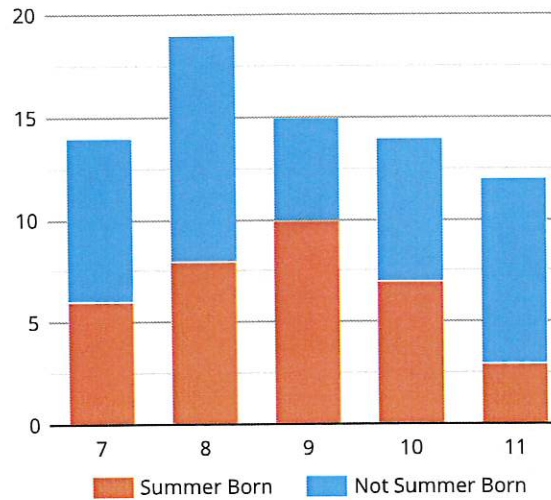

62 Male | 12 Female

No. of pupils born in the summer

71.6% of pupils are eligible for **FREE SCHOOL MEALS**

0% of pupils have **EAL** (ENGLISH AS AN ADDITIONAL LANGUAGE)

Last term there was a rate of

89.7% attendance