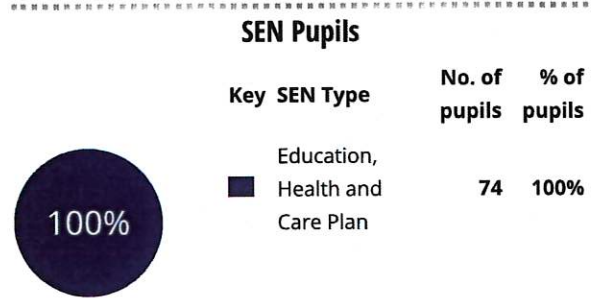

62 Male | 12 Female

No. of pupils born in the summer

71.6% of pupils are eligible for **FREE SCHOOL MEALS**

0% of pupils have **EAL** (ENGLISH AS AN ADDITIONAL LANGUAGE)

Last term there was a rate of

89.7% attendance