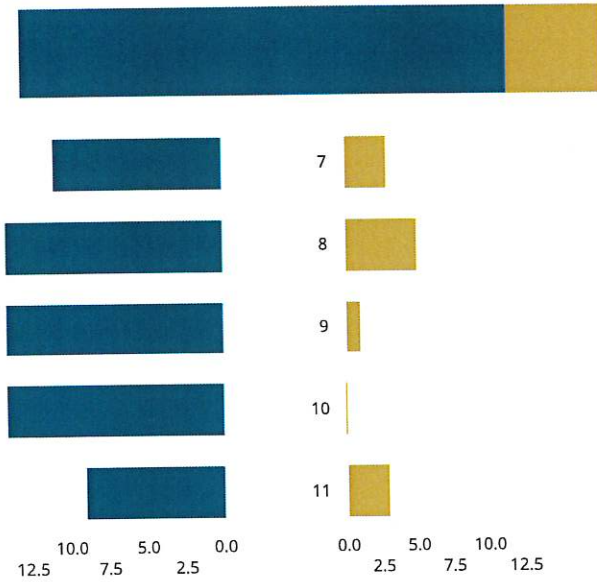

62 Male | 12 Female

No. of pupils born in the summer

71.6% of pupils are eligible for **FREE SCHOOL MEALS**

0% of pupils have **EAL** (ENGLISH AS AN ADDITIONAL LANGUAGE)

Last term there was a rate of

89.7% attendance

6.9% Authorised absence (208)
3.4% Unauthorised absence (102)