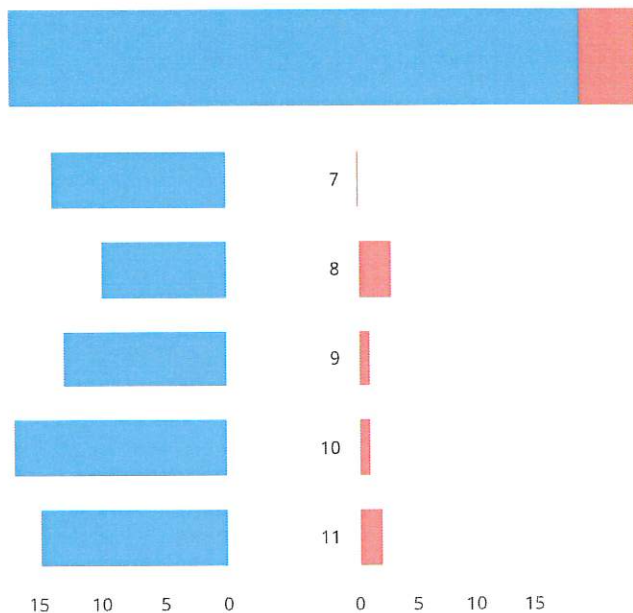

69 Boys | 7 Girls

No. of pupils born in the summer

Pupils by Ethnicity

64.5% 
of pupils are eligible for
FREE SCHOOL MEALS

1.3% 
of pupils have **EAL**
(ENGLISH AS AN ADDITIONAL LANGUAGE)

Last term there was a rate of
100% attendance

0% Authorised absence (0)
0% Unauthorised absence (0)

SEN Pupils

Key SEN Type	No. of pupils	% of pupils
 Education, Health and Care Plan	76	100%