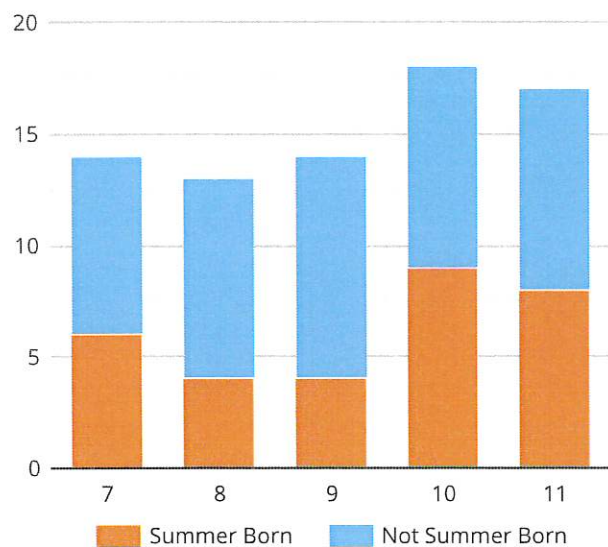

69 Boys | 7 Girls

No. of pupils born in the summer

Pupils by Ethnicity

64.5% 
of pupils are eligible for
FREE SCHOOL MEALS

1.3% 
of pupils have **EAL**
(ENGLISH AS AN ADDITIONAL LANGUAGE)

Last term there was a rate of
100% attendance

0% Authorised absence (0)
0% Unauthorised absence (0)

SEN Pupils

Key SEN Type	No. of pupils	% of pupils
 Education, Health and Care Plan	76	100%