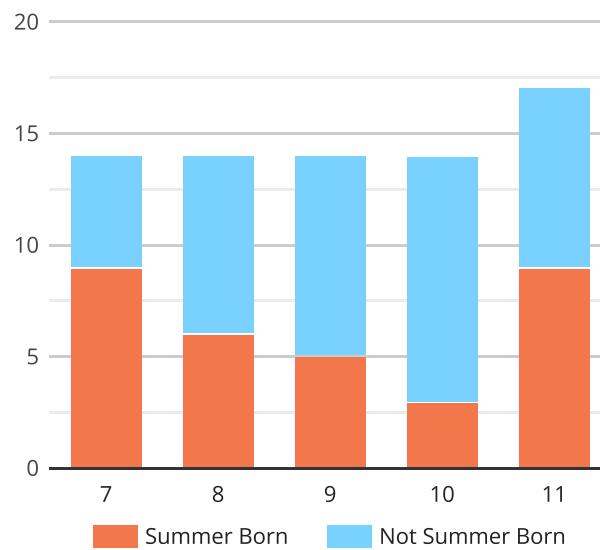

66 Boys | 7 Girls

No. of pupils born in the summer

Pupils by Ethnicity

63% 
of pupils are eligible for
FREE SCHOOL MEALS

 1.4%
of pupils have **EAL**
(ENGLISH AS AN ADDITIONAL LANGUAGE)

Last term there was a rate of
87.1% attendance

8.5% Authorised absence (816)
4.4% Unauthorised absence (428)

SEN Pupils

Key SEN Type	No. of pupils	% of pupils
Education, Health and Care Plan	73	100%