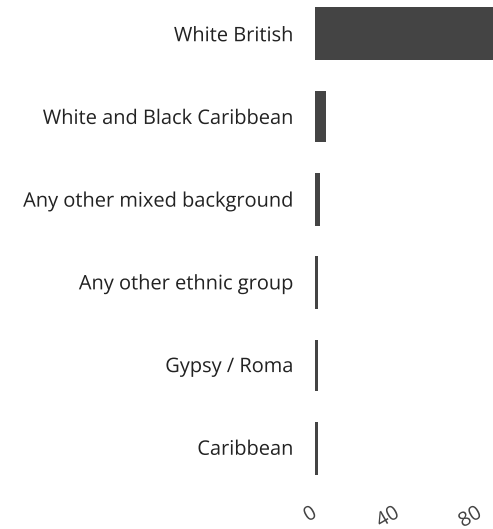

66 Boys | 7 Girls

No. of pupils born in the summer

Pupils by Ethnicity

63% 
of pupils are eligible for
FREE SCHOOL MEALS

 1.4%
of pupils have **EAL**
(ENGLISH AS AN ADDITIONAL LANGUAGE)

Last term there was a rate of
87.1% attendance