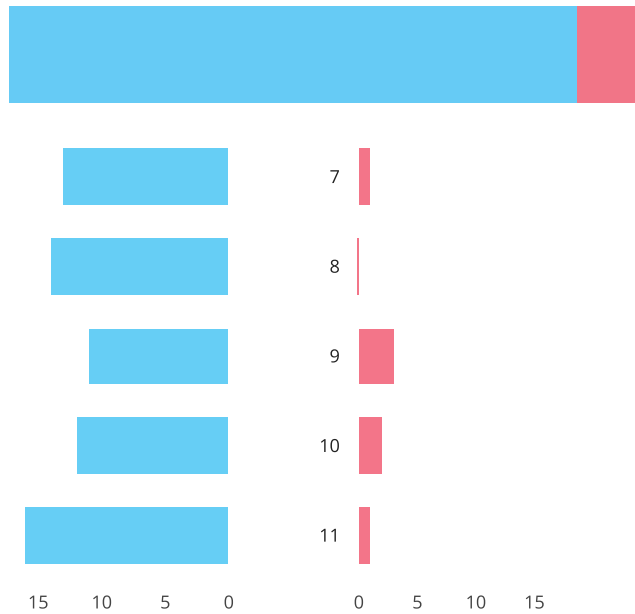

66 Boys | 7 Girls

No. of pupils born in the summer

Pupils by Ethnicity

63% 
of pupils are eligible for
FREE SCHOOL MEALS

 1.4%
of pupils have **EAL**
(ENGLISH AS AN ADDITIONAL LANGUAGE)

Last term there was a rate of
87.1% attendance

8.5% Authorised absence (816)
4.4% Unauthorised absence (428)

SEN Pupils

Key SEN Type	No. of pupils	% of pupils
Education, Health and Care Plan	73	100%