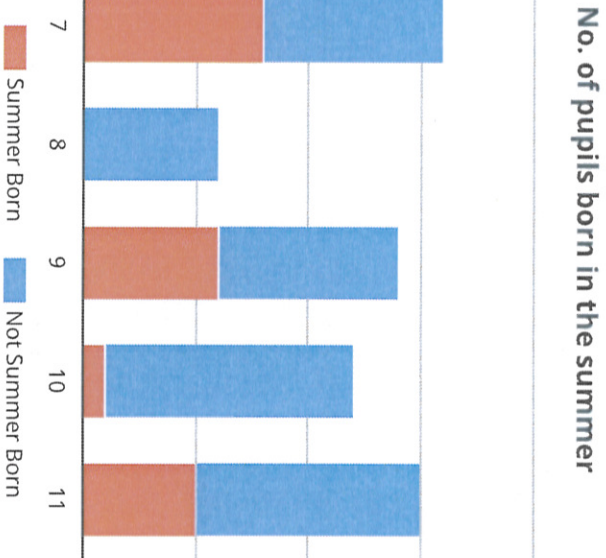

# ELMWOOD SCHOOL

63 PUPILS ON ROLL URN: 135461

**57%** of pupils are eligible for **FREE SCHOOL MEALS**

**6%** of pupils have **EAL** (ENGLISH AS AN ADDITIONAL LANGUAGE)

Last term there was a rate of **86% attendance**

8% Authorised absence (615)  
6% Unauthorised absence (463)