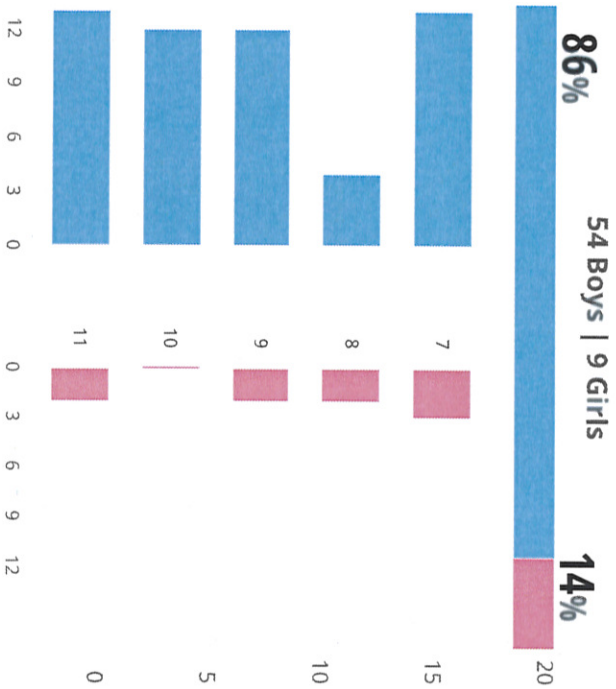

# ELMWOOD SCHOOL

63 PUPILS ON ROLL URN: 135461

**57%** of pupils are eligible for **FREE SCHOOL MEALS**

**6%** of pupils have **EAL** (ENGLISH AS AN ADDITIONAL LANGUAGE)

Last term there was a rate of **86% attendance**

8% Authorised absence (615)  
6% Unauthorised absence (463)