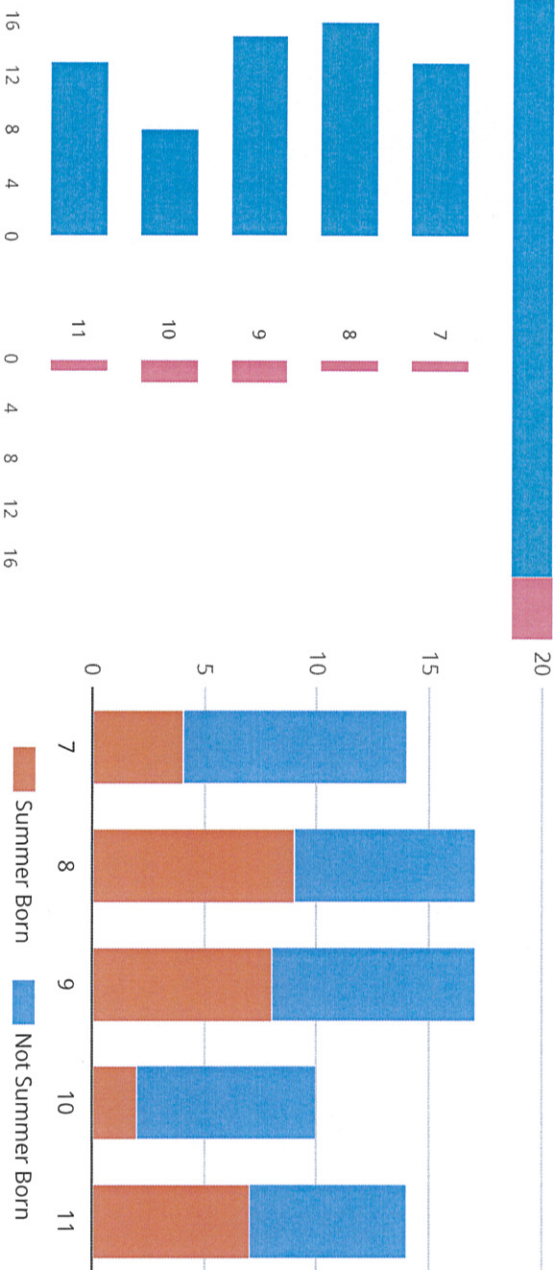

ELMWOOD SCHOOL

72 PUPILS ON ROLL URN: 135461

90.3% 65 Boys | 7 Girls

9.7%

No. of pupils born in the summer

Pupils by Ethnicity

54.2% of pupils are eligible for FREE SCHOOL MEALS

4.2% of pupils have EAL (ENGLISH AS AN ADDITIONAL LANGUAGE)

Last term there was a rate of **87.4% attendance**

5.3% Authorised absence (487)
7.3% Unauthorised absence (666)

SEN Pupils