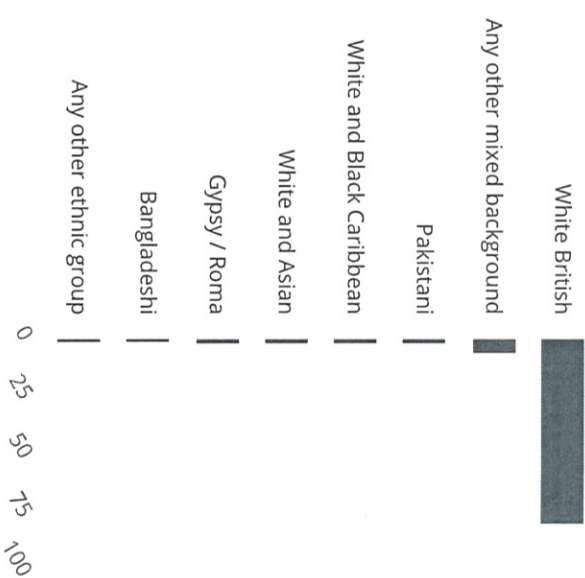

ELMWOOD SCHOOL

72 PUPILS ON ROLL URN: 135461

90.3% 65 Boys | 7 Girls

9.7%

No. of pupils born in the summer

Pupils by Ethnicity

54.2% of pupils are eligible for FREE SCHOOL MEALS

4.2% of pupils have EAL (ENGLISH AS AN ADDITIONAL LANGUAGE)

Last term there was a rate of **87.4% attendance**

5.3% Authorised absence (487)
7.3% Unauthorised absence (666)

SEN Pupils