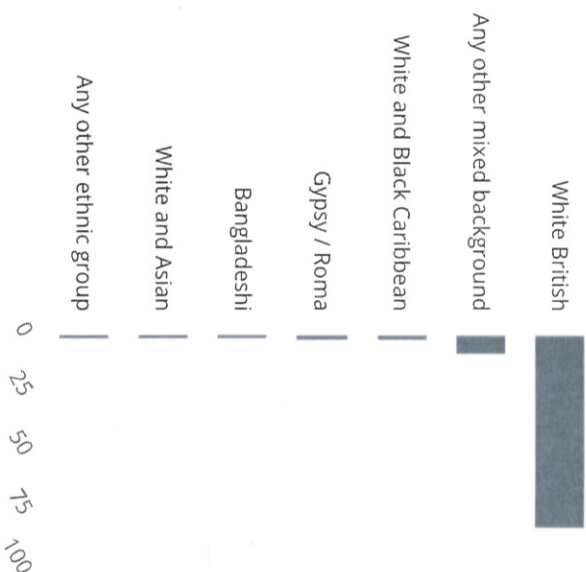

# ELMWOOD SCHOOL

70 PUPILS ON ROLL    URN: 135461

No. of pupils born in the summer

Pupils by Ethnicity

**57.1%** of pupils are eligible for **FREE SCHOOL MEALS**

**1.4%** of pupils have **EAL** (ENGLISH AS AN ADDITIONAL LANGUAGE)

Last term there was a rate of **89.4% attendance**

4.9% Authorised absence (464)  
5.7% Unauthorised absence (534)