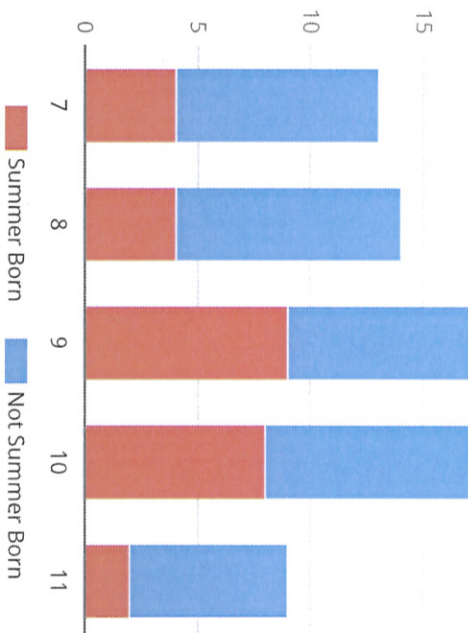

# ELMWOOD SCHOOL

70 PUPILS ON ROLL    URN: 135461

No. of pupils born in the summer

Pupils by Ethnicity

**57.1%** of pupils are eligible for **FREE SCHOOL MEALS**

**1.4%** of pupils have **EAL** (ENGLISH AS AN ADDITIONAL LANGUAGE)

Last term there was a rate of **89.4% attendance**

4.9% Authorised absence (464)  
5.7% Unauthorised absence (534)