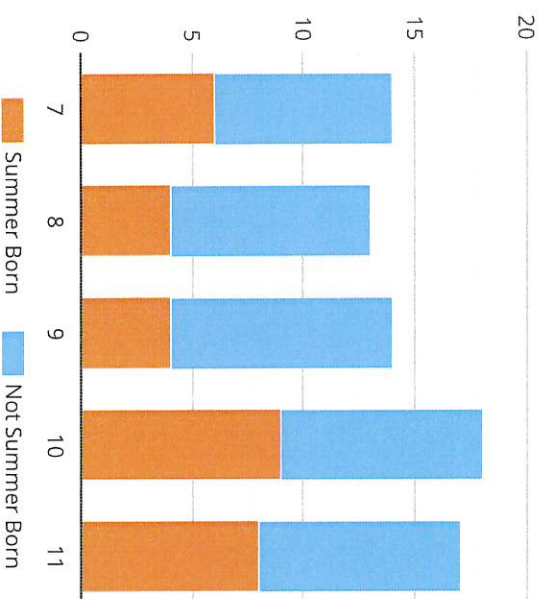

69 Boys | 7 Girls

No. of pupils born in the summer

Pupils by Ethnicity

64.5%

of pupils are eligible for

**FREE SCHOOL MEALS**

1.3%

of pupils have **EAL**

(ENGLISH AS AN ADDITIONAL LANGUAGE)

Last term there was a rate of

**100% attendance**

0% Authorised absence (0)

0% Unauthorised absence (0)

SEN Pupils

Key SEN Type	No. of pupils	% of pupils
Education, Health and Care Plan	76	100%